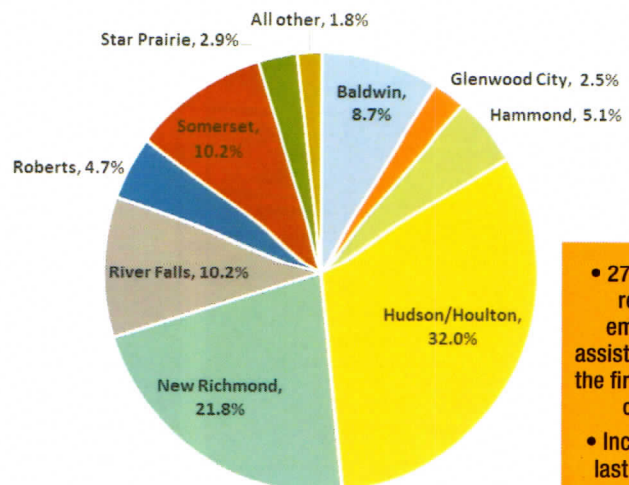

Families Served in St. Croix Co. (Jan-Sept 2015)

- 275 Families received emergency assistance during the first 9 months of 2015
- Increase over last year-11%