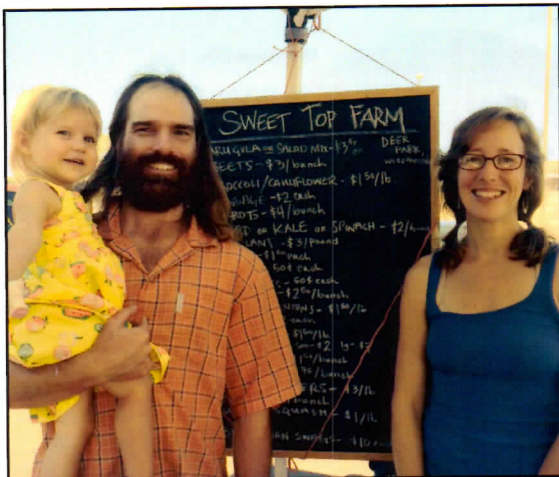

www.OperationHelpStCroix.org

Client Needs Outpace Operation HELP Resources!

This year Operation HELP will assist more families and individuals and provide more emergency financial support than ever. The increase in needs has been so great that Operation HELP made the difficult decision to limit the amount of support provided each month and, in September, began turning away clients. These clients have few alternatives since Operation HELP is one of the few places that focus on keeping people in their home with rent support. Other area agencies, like WestCap and Salvation Army focus on people who are homeless.

So consider joining our ranks by donating your time or your talents or both. Whatever you do, it will make a difference.

Adam and Megan, owners of Sweet Top Farms (pictured bottom left)
Rosemary Helmueller (pictured bottom right)

Pictured from left: Marg Wopat-Operation HELP board member, Teri Peterson, Vicky Erickson & Jean Schneider-Operation HELP board members, Carly Krueger

Client Surveys Speak Volumes for Operation HELP

Each month Operation HELP surveys our clients. We ask them to rate the quality of service they received and the impact it had on them. Clients consistently say that with the support they received from Operation HELP they are better off or significantly better off financially. In some cases our clients include a personal note in their survey responses. These notes really tell the story of how our work impacts families and individuals across St. Croix County. Here is one of those stories: